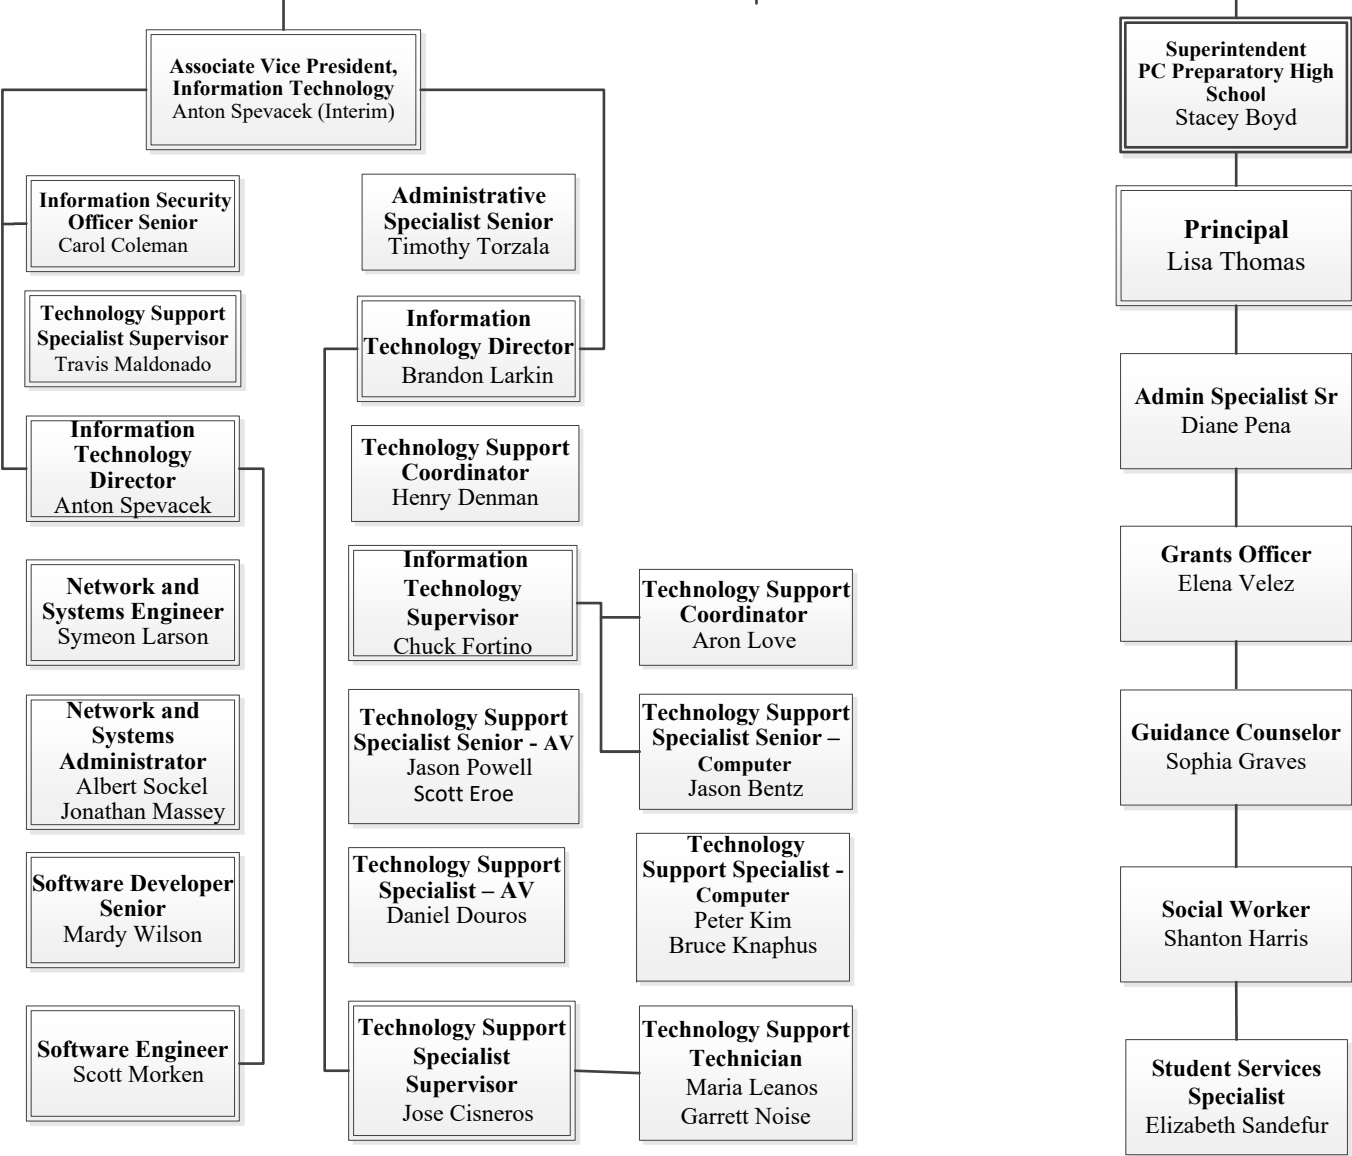

Office of the President

Legend
 FTE = Full-Time Equivalency
 ST = Short-Term

Office of the President

College President
Kimberly Britt, Ph.D.

- High School Teachers**
- Special Education**
Petra Abril
(Vacant 1 FTE)
 - Math**
Emanuel Galvan
(Vacant 1 FTE)
 - Health**
Kerry Keith
 - English**
Cherice Walloe
(Vacant 1 FTE)
 - History**
Emily Quezada
(Vacant 1 FTE)
 - Science**
(Vacant 1 FTE)
(Vacant 1 FTE)
 - Reading/Study Hall**
Ebony Livas
 - Electives**
John Boyle
LaShaun Starks
Susan Thompson-McHugh
(Vacant 0.5 FTE)
(Vacant 0.5 FTE)
(Vacant 1 FTE)

Legend
FTE = Full-Time Equivalency
ST = Short-Term