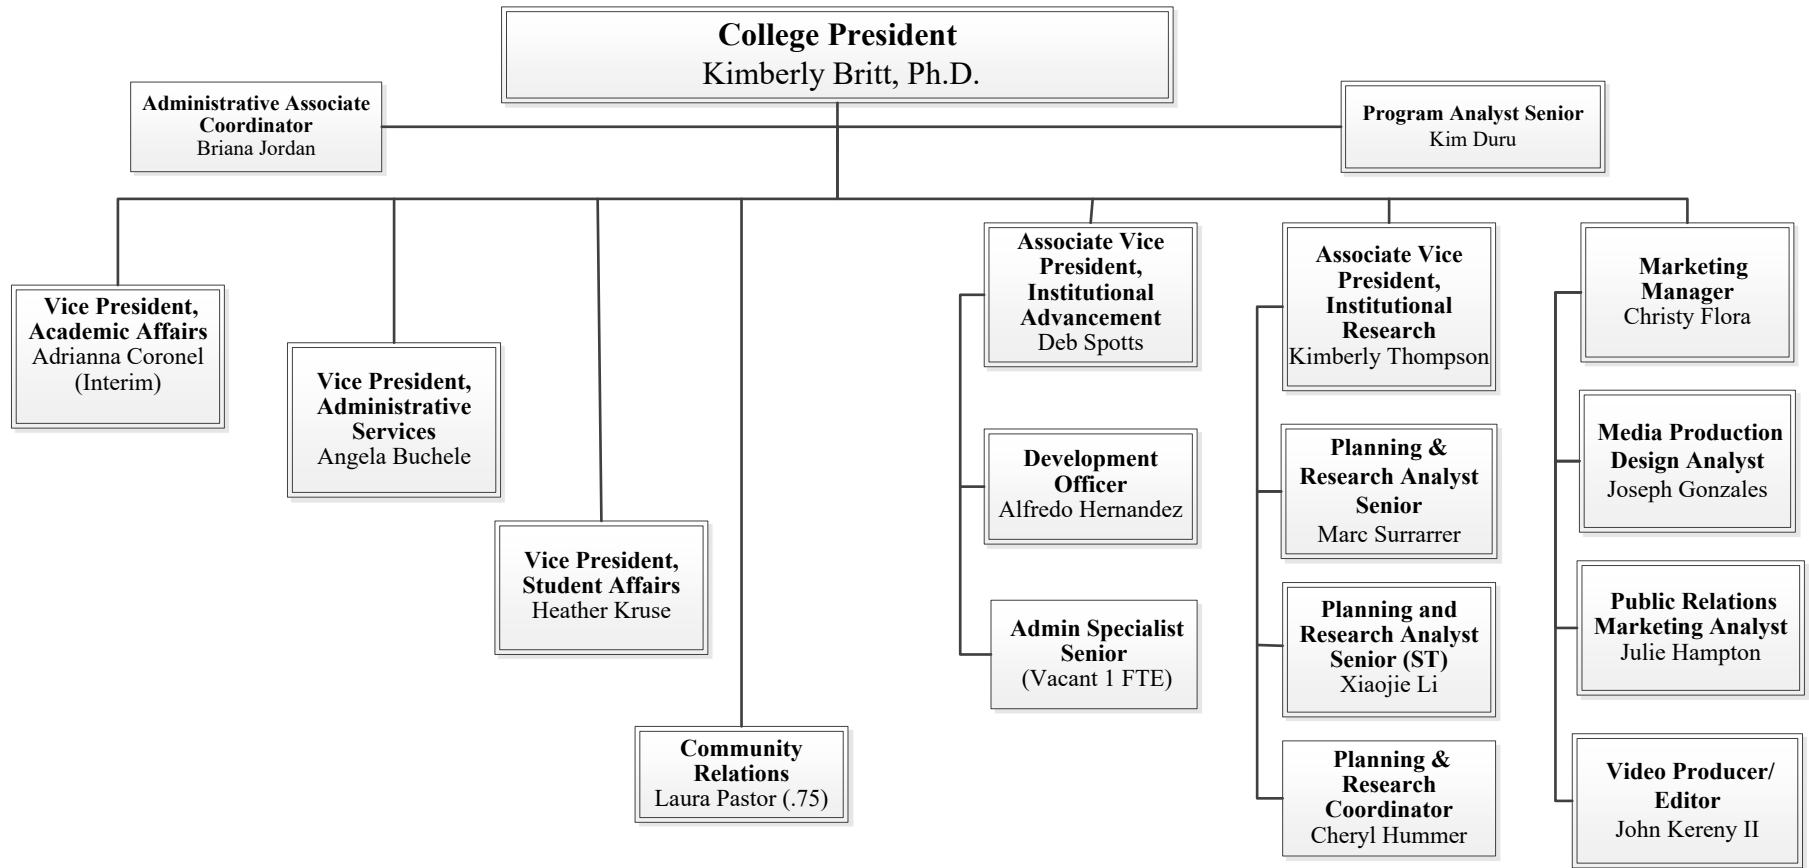

Office of the President

Legend
 FTE = Full-Time Equivalency
 ST = Short-Term

Office of the President

College President
Kimberly Britt, Ph.D.

- High School Teachers**
- Special Education**
Petra Abril
(Vacant 1 FTE)
 - Math**
Emanuel Galvan
(Vacant 1 FTE)
 - Health**
Kerry Keith
 - English**
Cherice Walloe
(Vacant 1 FTE)
 - History**
Emily Quezada
(Vacant 1 FTE)
 - Science**
(Vacant 1 FTE)
(Vacant 1 FTE)
 - Reading/Study Hall**
Ebony Livas
 - Electives**
John Boyle
LaShaun Starks
Susan Thompson-McHugh
(Vacant 0.5 FTE)
(Vacant 0.5 FTE)
(Vacant 1 FTE)

Legend
FTE = Full-Time Equivalency
ST = Short-Term