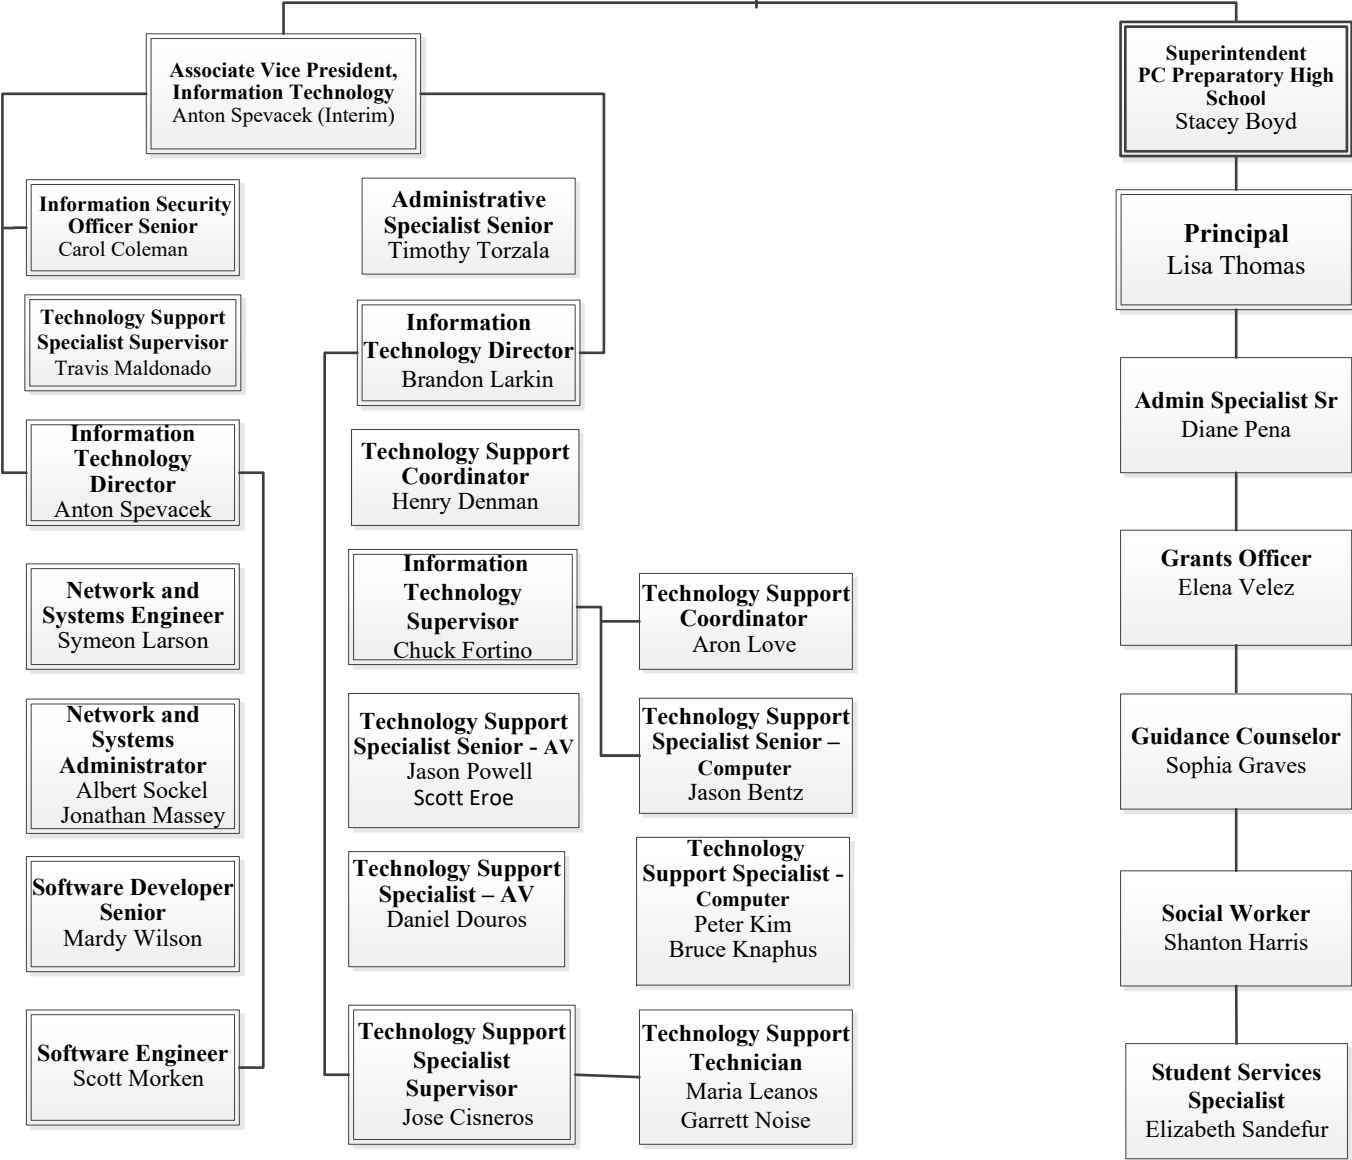

Office of the President

College President
Kimberly Britt, Ph.D.

1. **High School Teachers**
2. **Special Education**
     Petra Abril
     (Vacant 1 FTE)
   - **Math**
     Emanuel Galvan
     (Vacant 1 FTE)
   - **Health**
     Kerry Keith
   - **English**
     Cherice Walloe
     (Vacant 1 FTE)
   - **History**
     Emily Quezada
     (Vacant 1 FTE)
   - **Science**
     (Vacant 1 FTE)
     (Vacant 1 FTE)
   - **Reading/Study Hall**
     Ebony Livas
   - **Electives**
     John Boyle
     LaShaun Starks
     Susan Thompson-McHugh
     (Vacant 0.5 FTE)
     (Vacant 0.5 FTE)
     (Vacant 1 FTE)

Legend
FTE = Full-Time Equivalency
ST = Short-Term