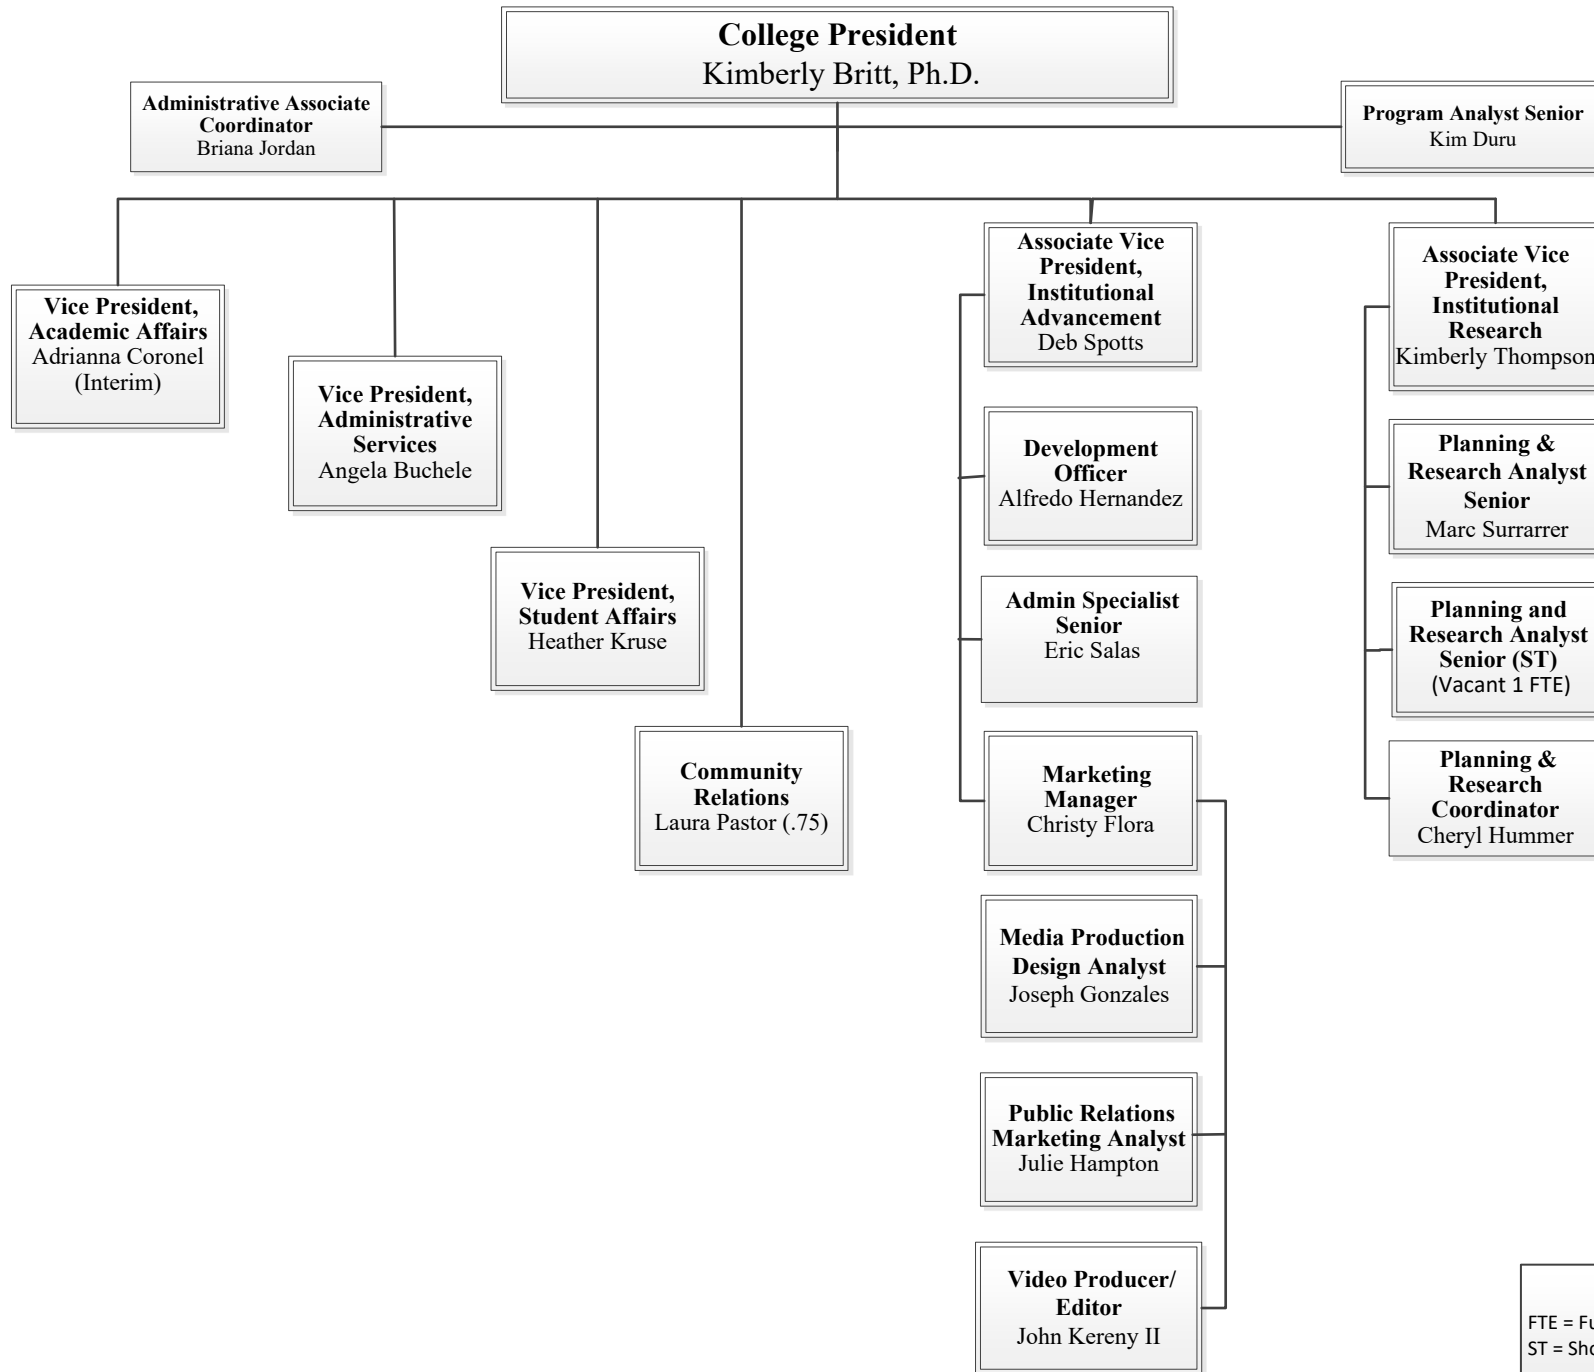

# Office of the President

**Legend**  
 FTE = Full-Time Equivalency  
 ST = Short-Term

# Office of the President

**College President**  
Kimberly Britt, Ph.D.

- High School Teachers**
- Special Education**  
Petra Abril  
(Vacant 1 FTE)
  - Math**  
Emanuel Galvan  
(Vacant 1 FTE)
  - Health**  
Kerry Keith
  - English**  
Cherice Walloe  
(Vacant 1 FTE)
  - History**  
Emily Quezada  
(Vacant 1 FTE)
  - Science**  
(Vacant 1 FTE)  
(Vacant 1 FTE)
  - Reading/Study Hall**  
Ebony Livas
  - Electives**  
John Boyle  
LaShaun Starks  
Susan Thompson-McHugh  
(Vacant 0.5 FTE)  
(Vacant 0.5 FTE)  
(Vacant 1 FTE)

**Legend**  
FTE = Full-Time Equivalency  
ST = Short-Term