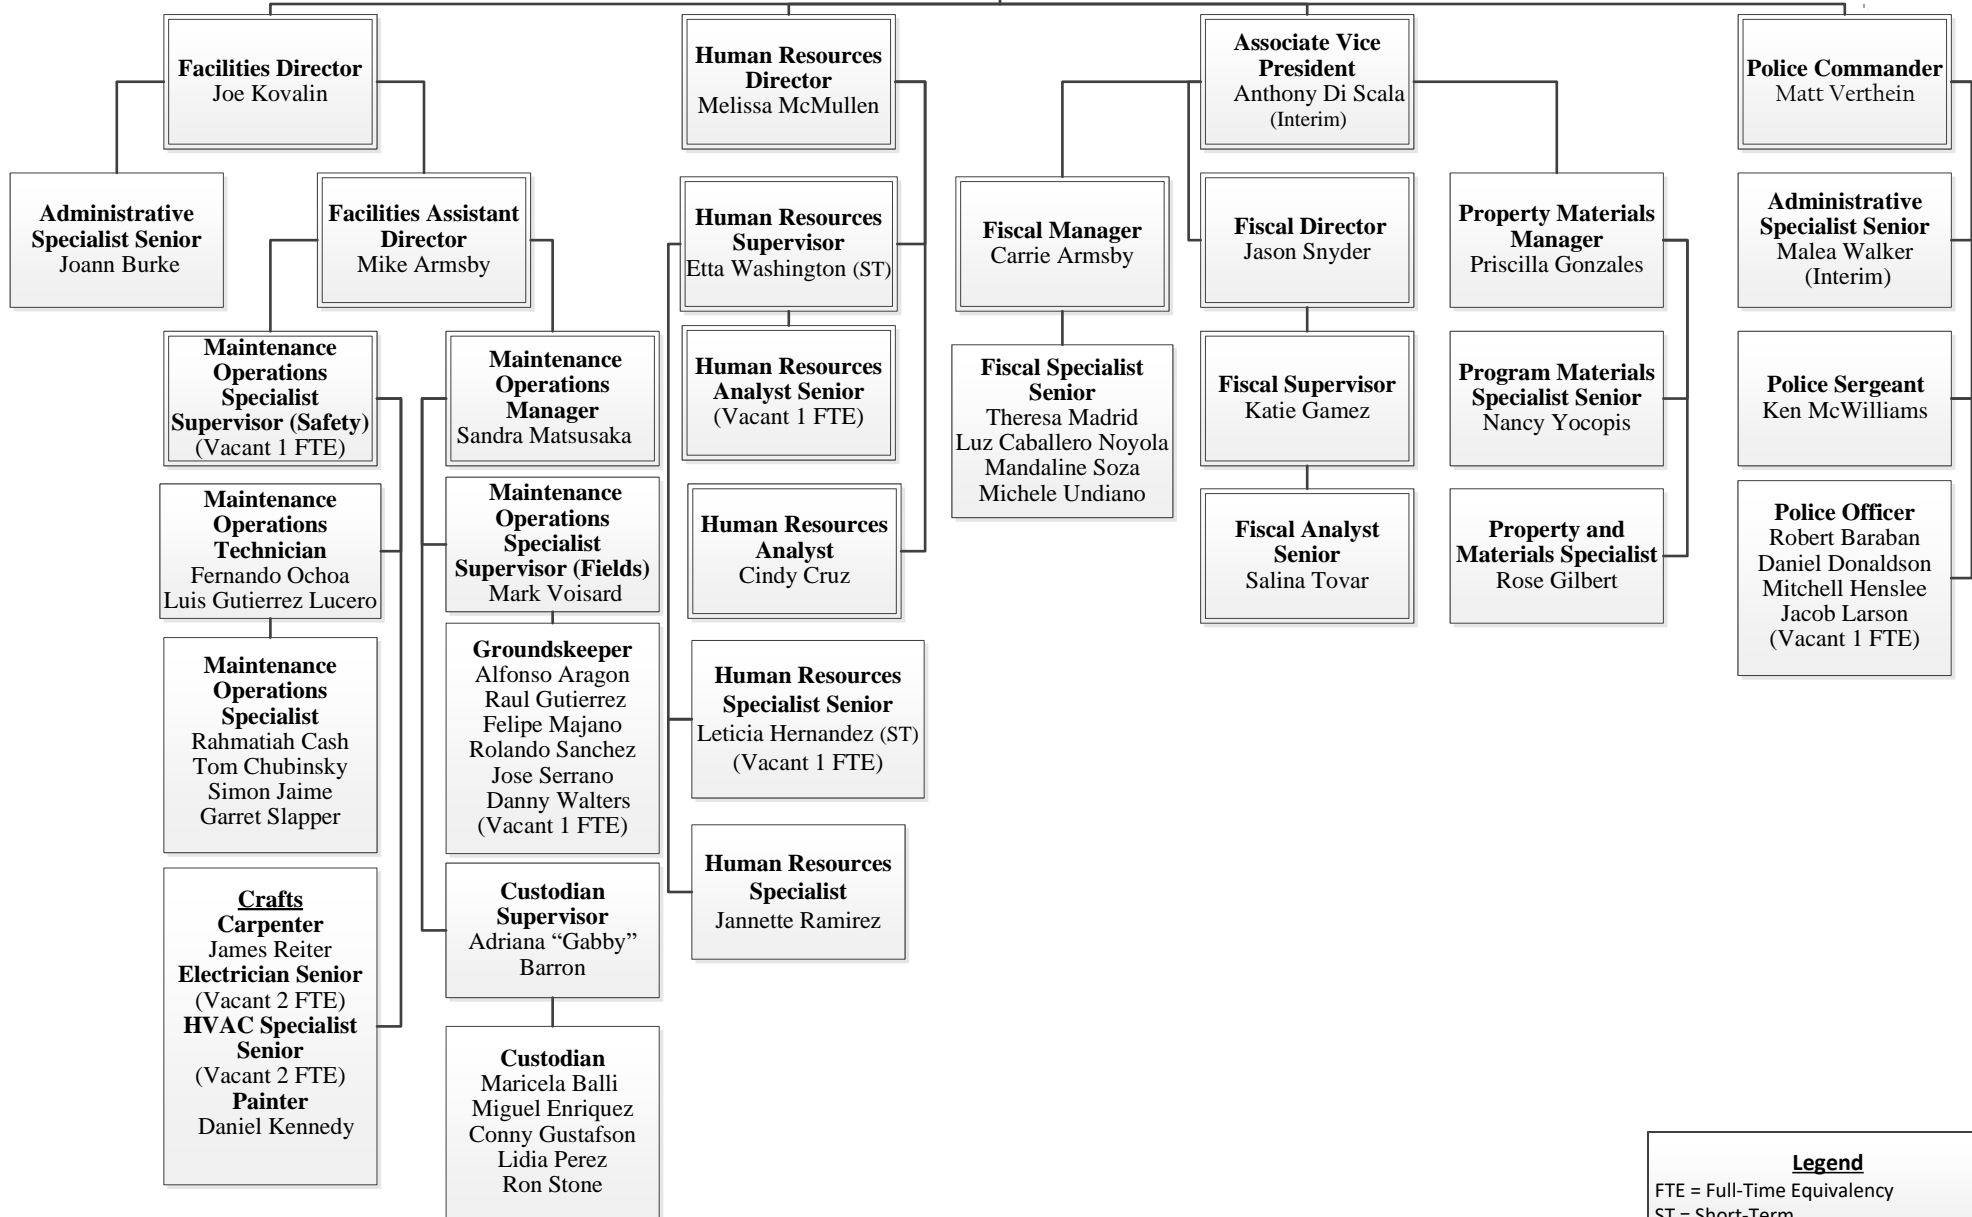

Office of Administrative Services

Vice President, Administrative Services

Angela Buchele

**Administrative
Associate
Coordinator**
Teresa Wadman

Legend
FTE = Full-Time Equivalency
ST = Short-Term