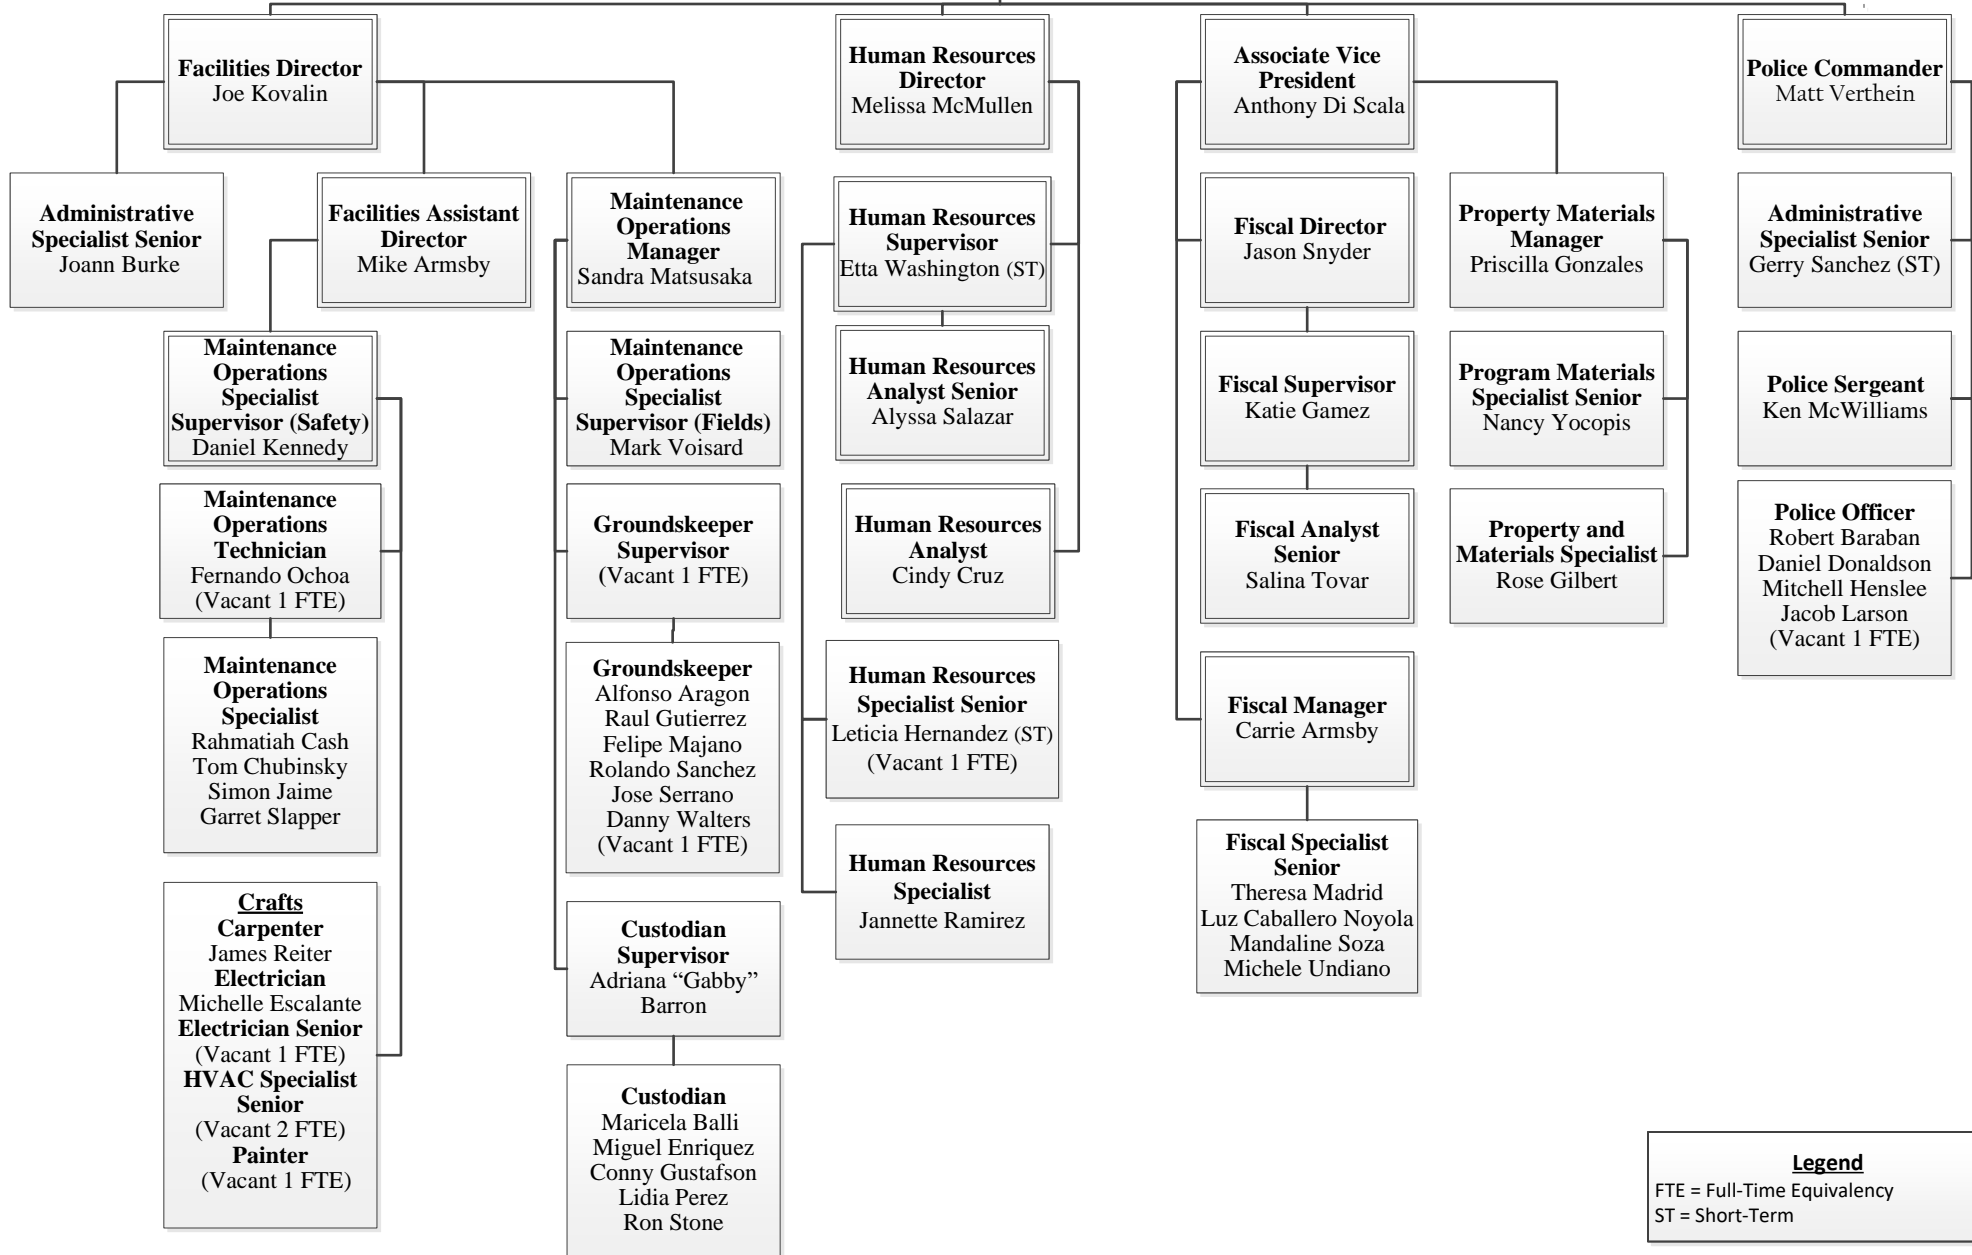

Office of Administrative Services

Vice President, Administrative Services

Angela Buchele

**Administrative
Associate
Coordinator**
Teresa Wadman

Legend
FTE = Full-Time Equivalency
ST = Short-Term