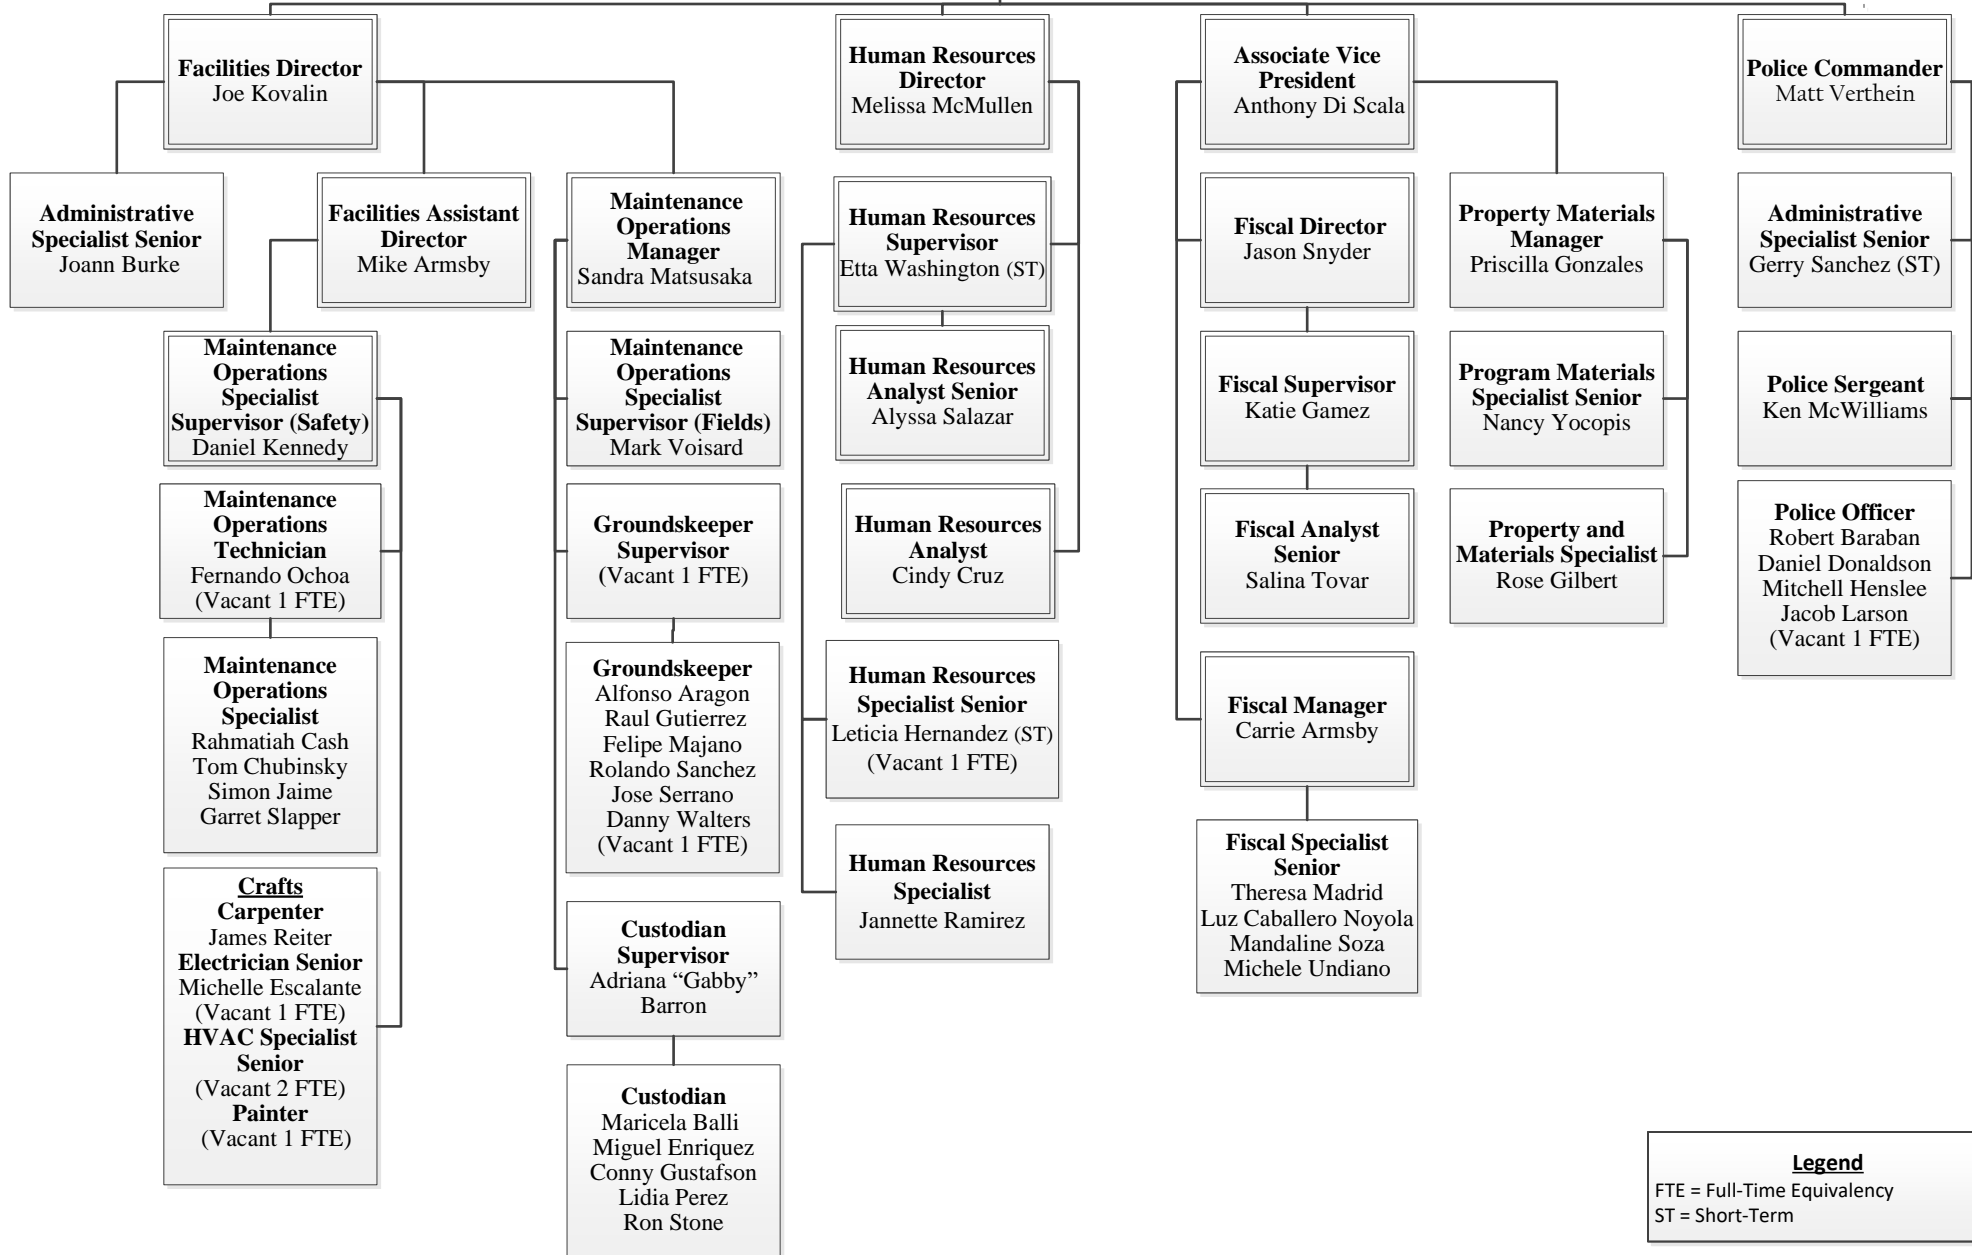

# Office of Administrative Services

## Vice President, Administrative Services

Angela Buchele

**Administrative  
Associate  
Coordinator**  
Teresa Wadman

**Legend**  
FTE = Full-Time Equivalency  
ST = Short-Term