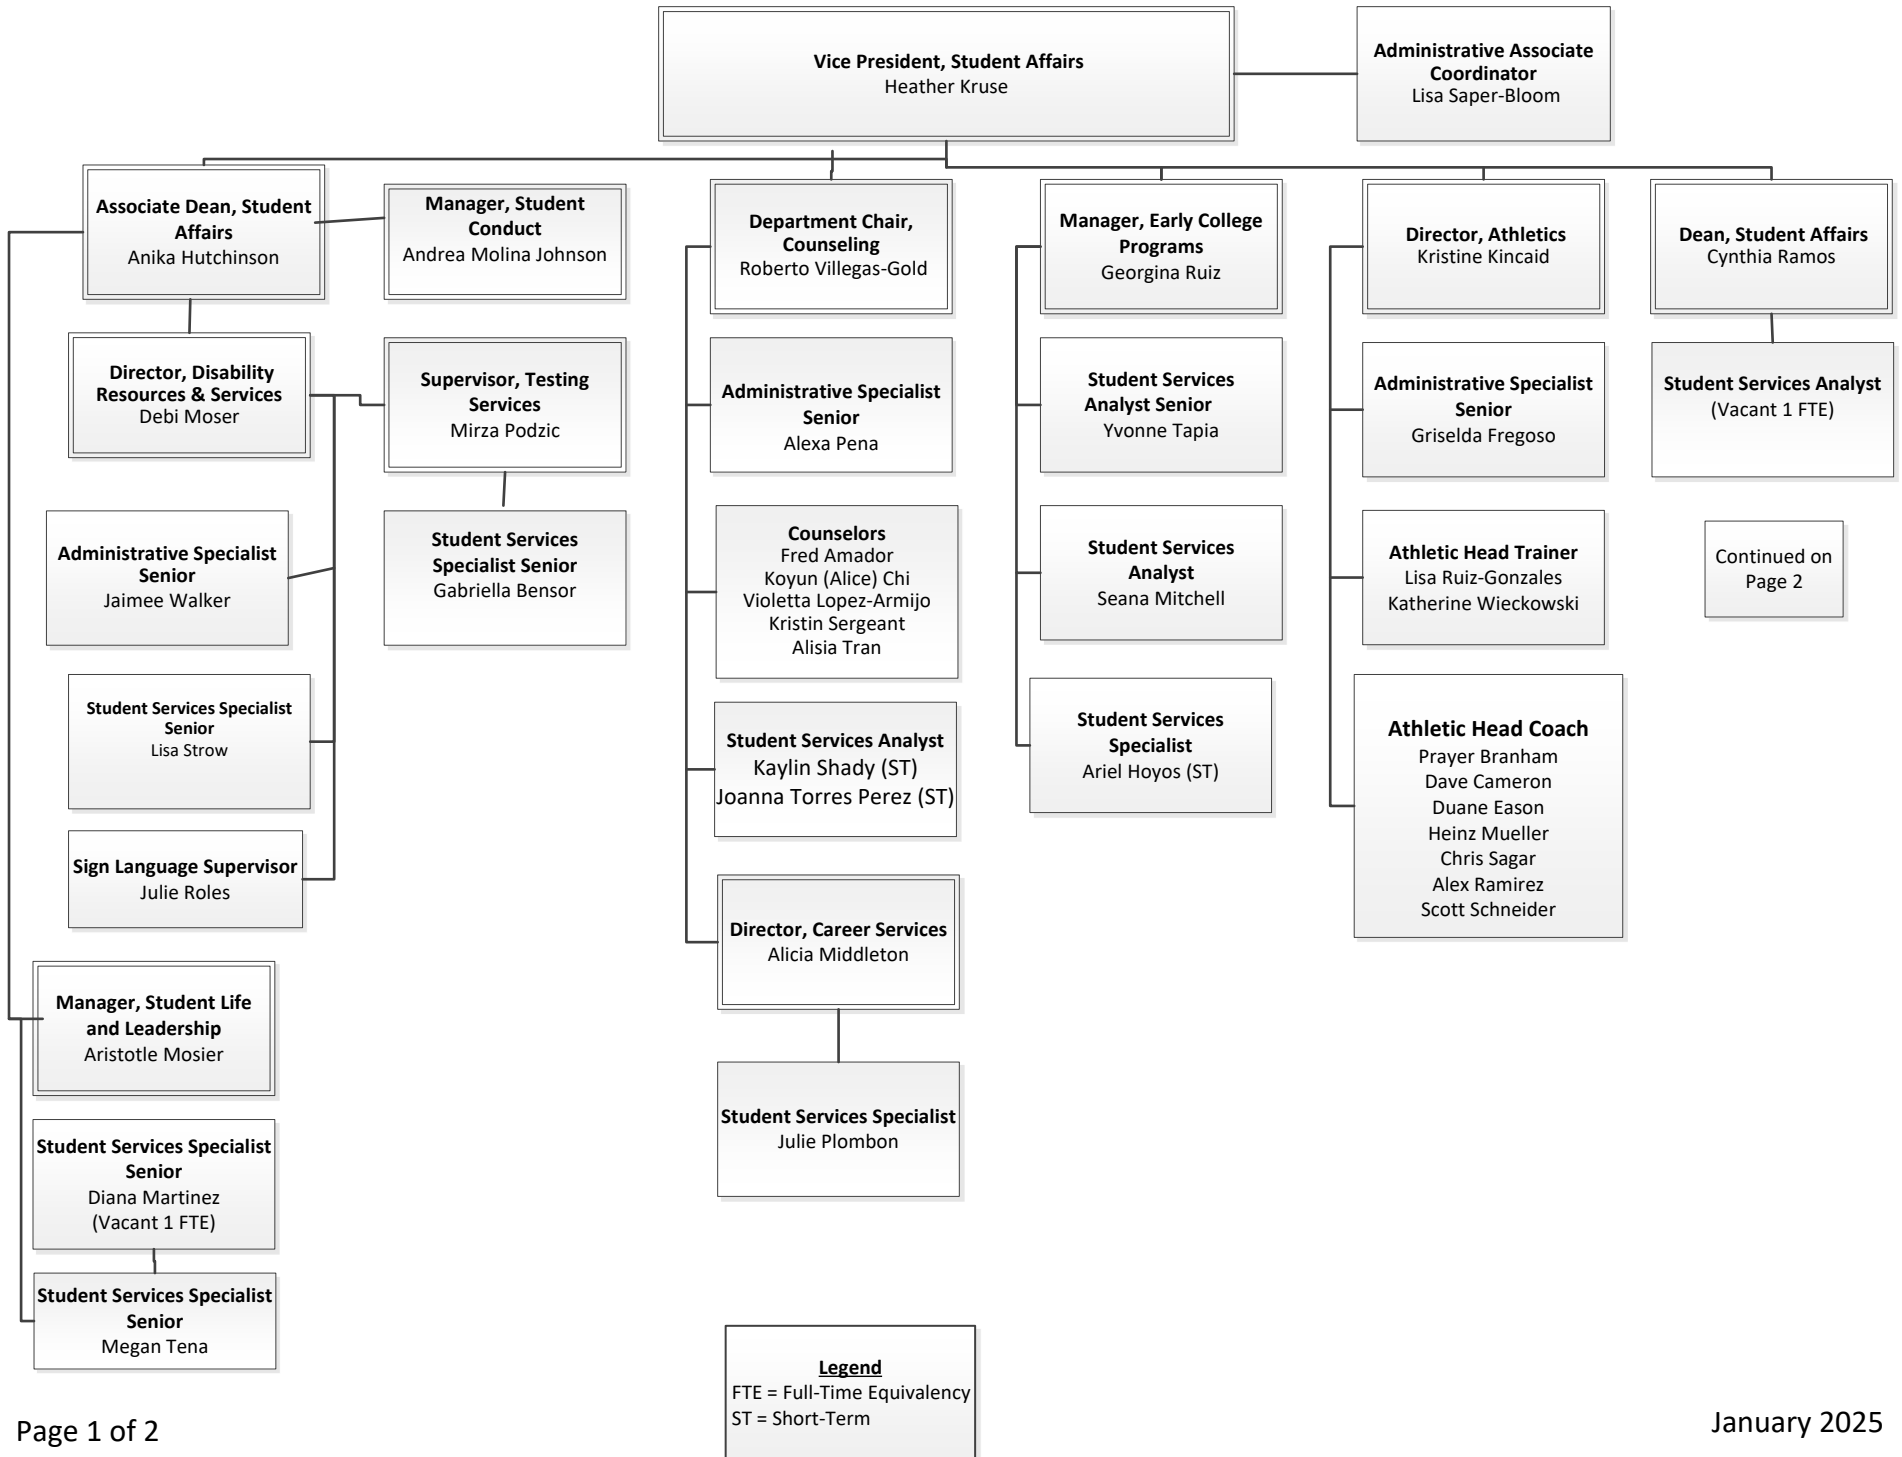

Office of Student Affairs

Continued on
Page 2

Legend
FTE = Full-Time Equivalency
ST = Short-Term

Office of Student Affairs

Legend
 FTE = Full-Time Equivalency
 ST = Short-Term