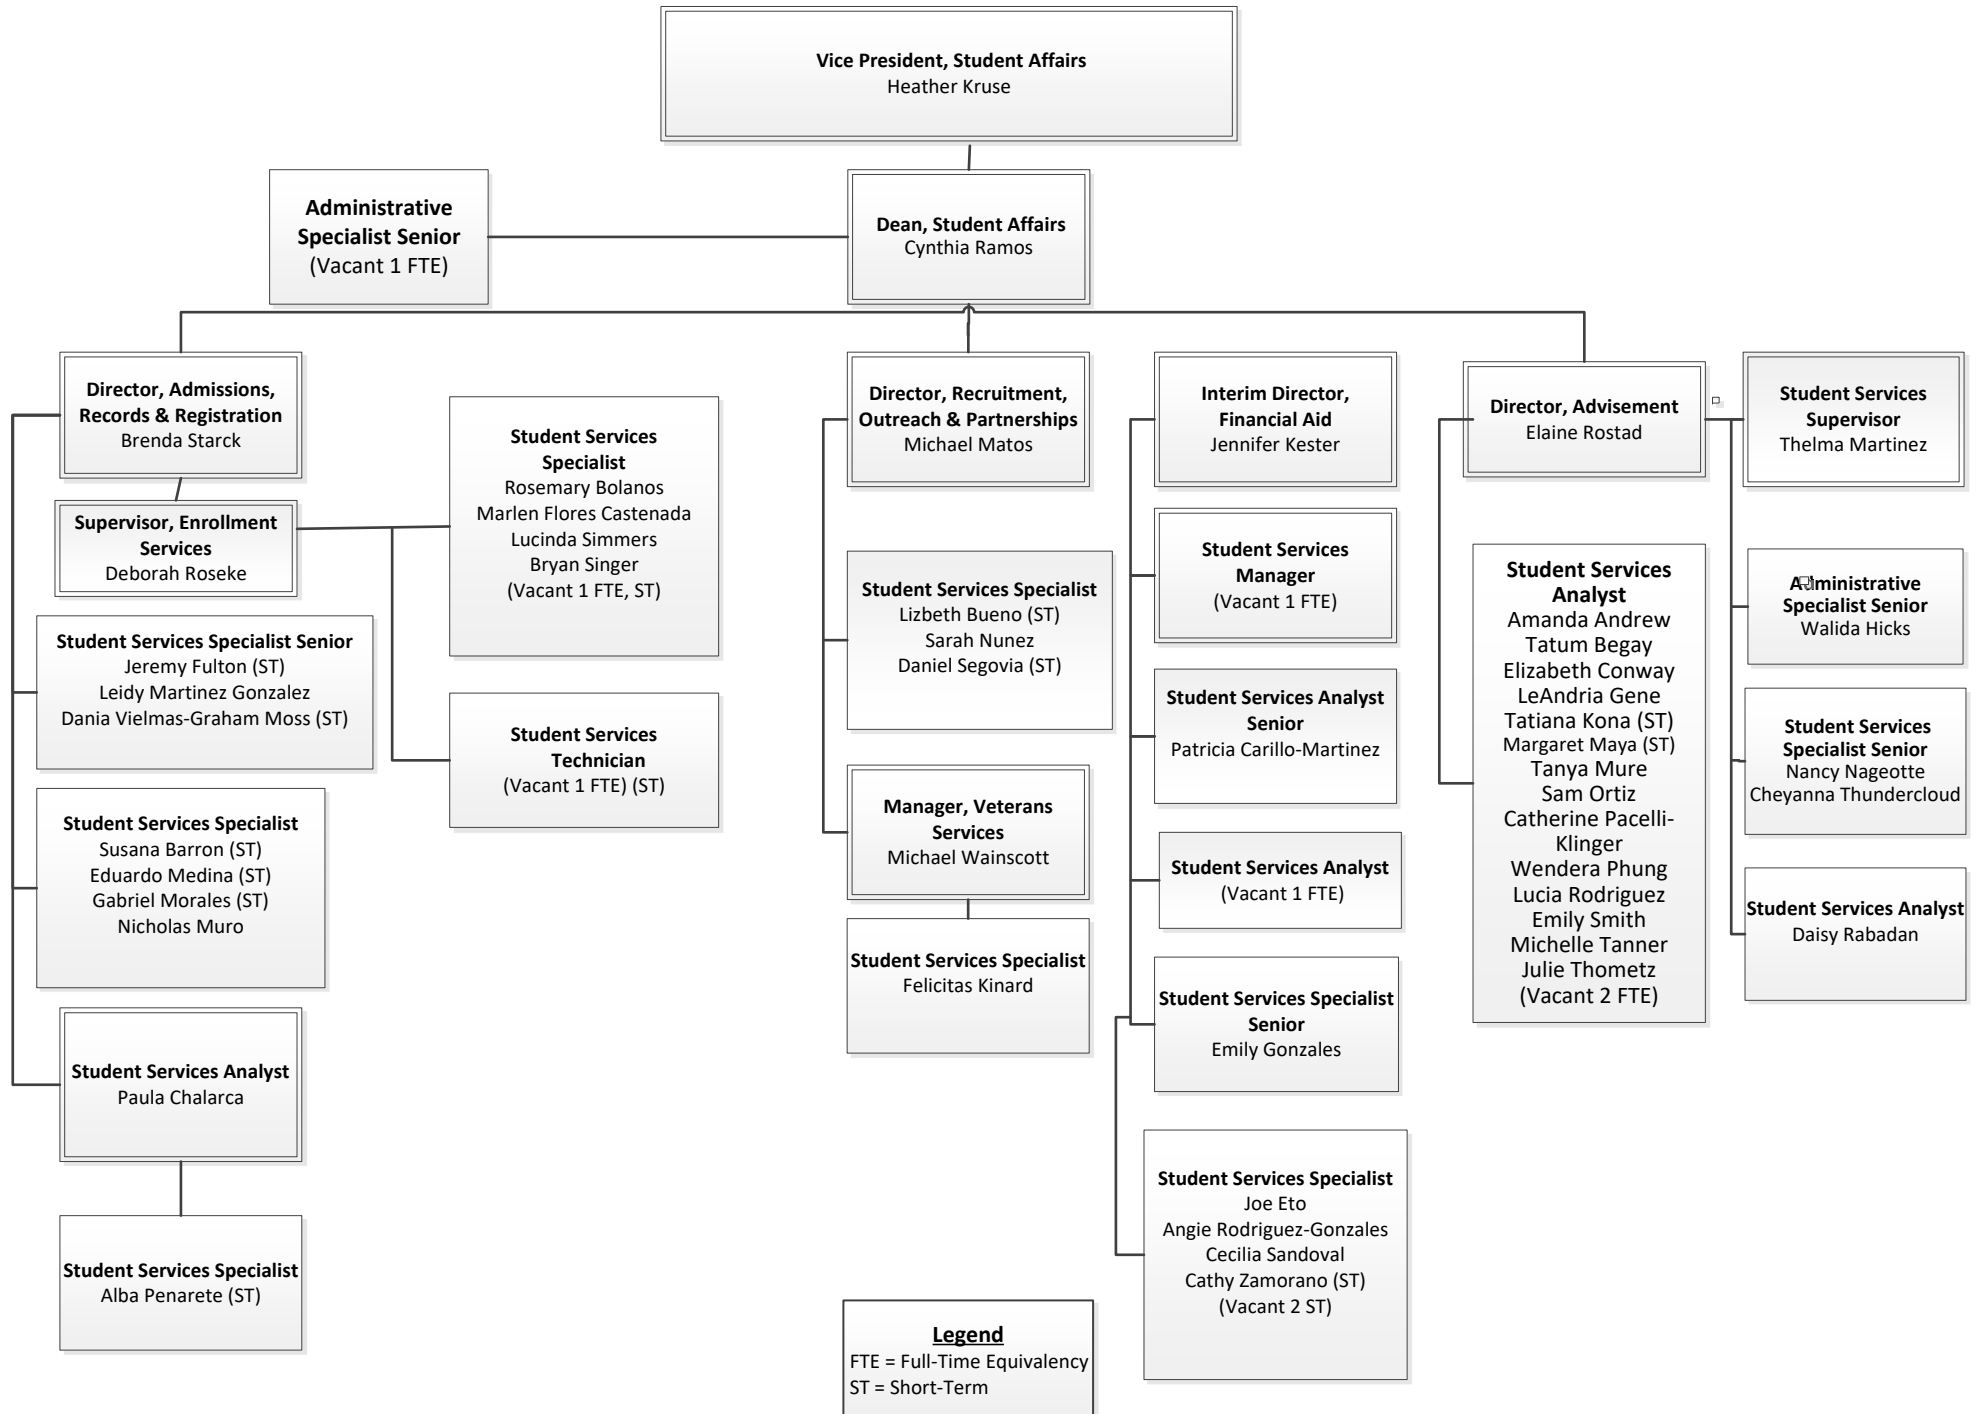

Office of Student Affairs

Continued on
Page 2

Legend
FTE = Full-Time Equivalency
ST = Short-Term

Office of Student Affairs

Legend
 FTE = Full-Time Equivalency
 ST = Short-Term