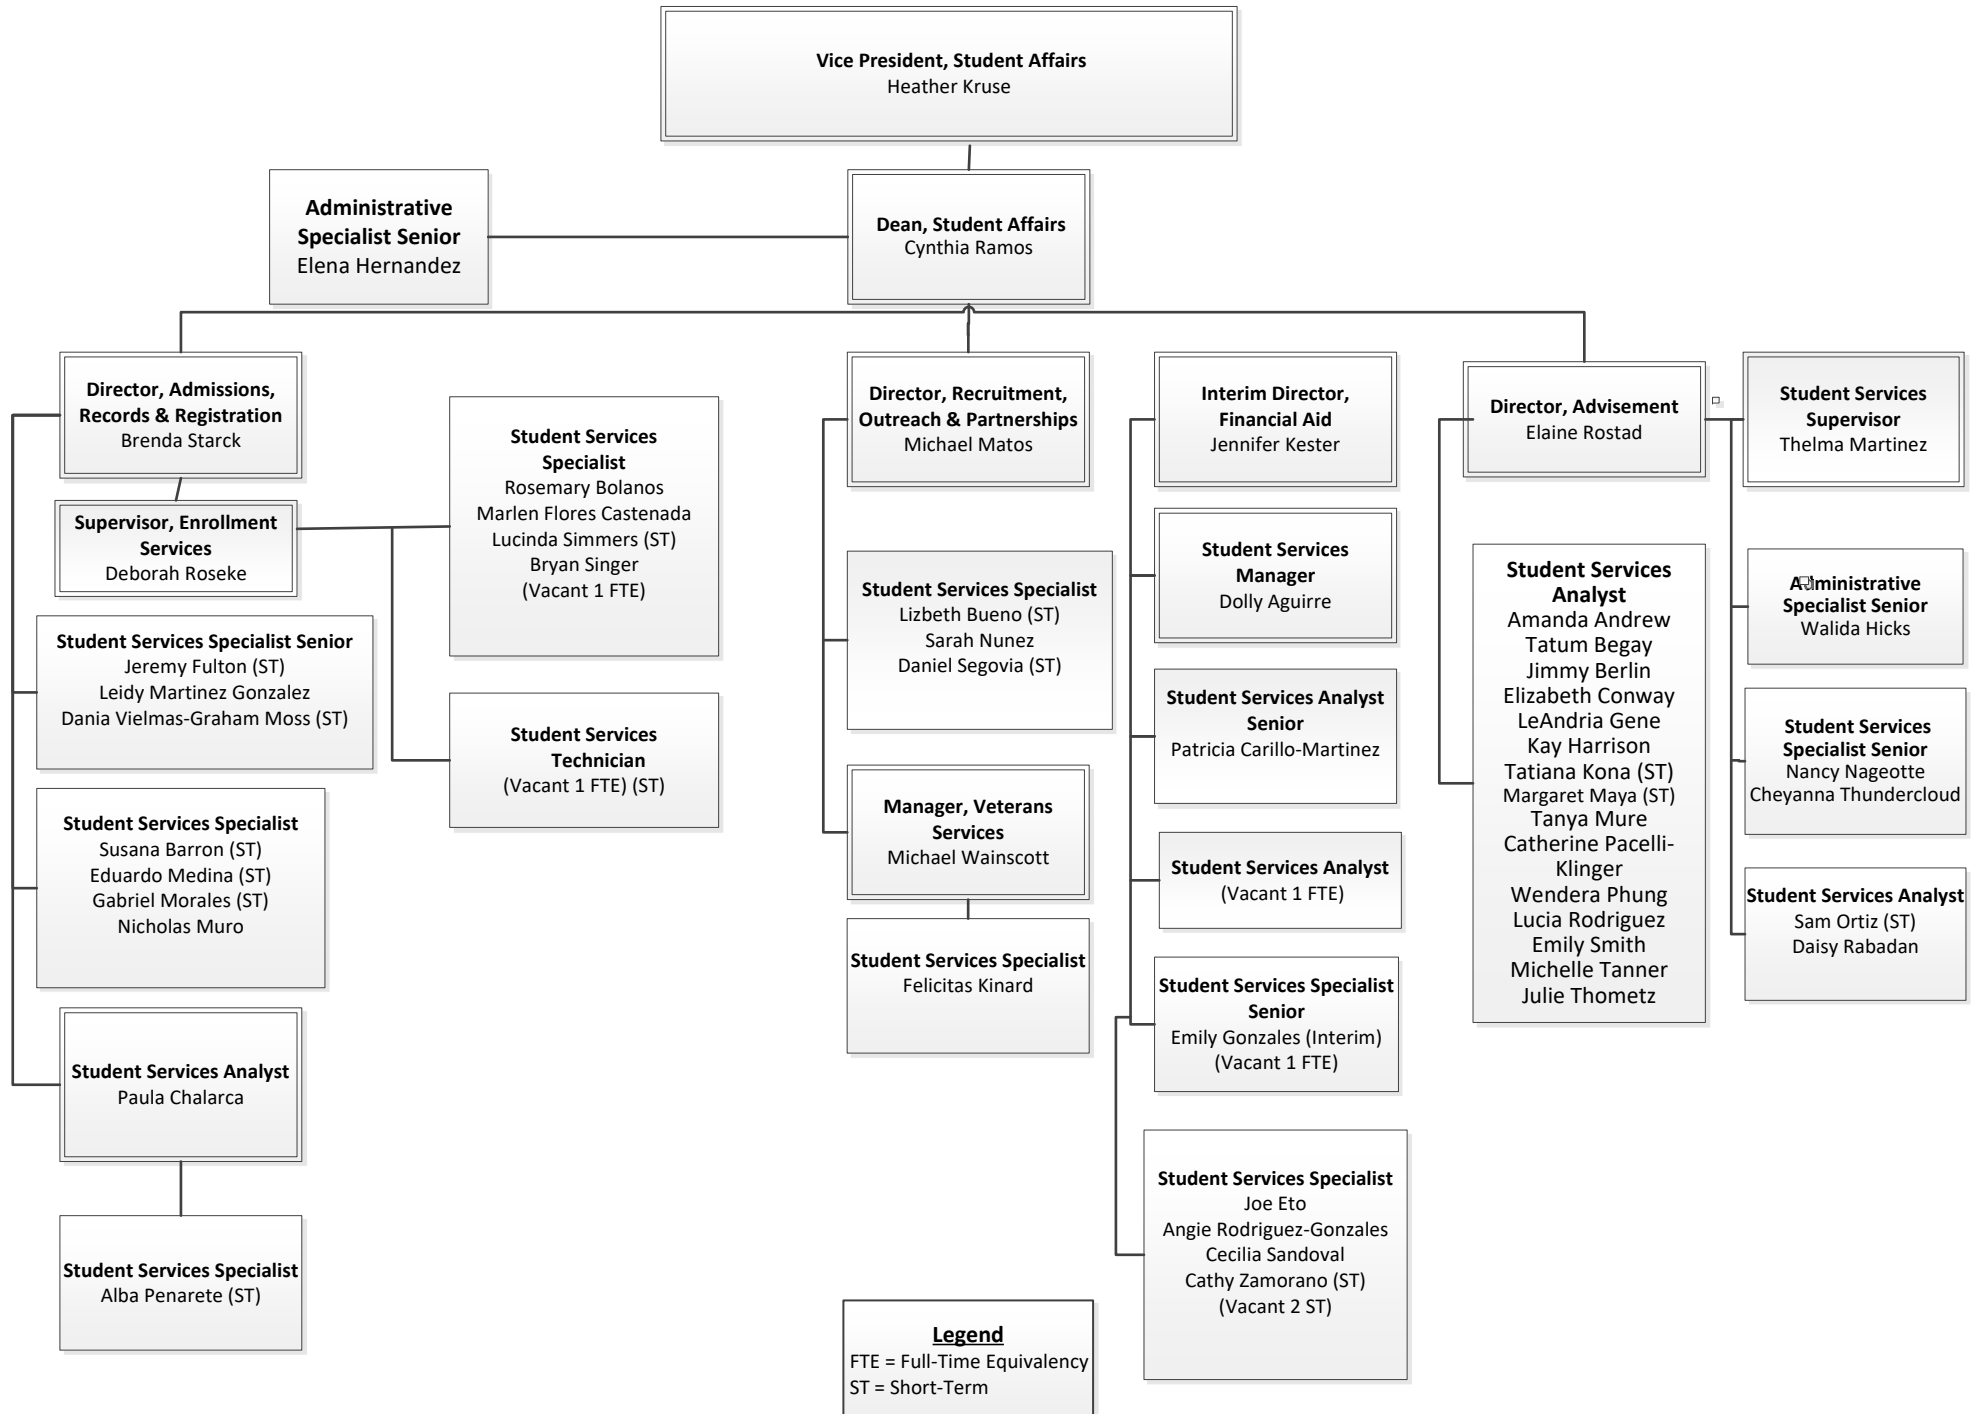

Office of Student Affairs

Continued on
Page 2

Legend
FTE = Full-Time Equivalency
ST = Short-Term

Office of Student Affairs

Legend
 FTE = Full-Time Equivalency
 ST = Short-Term