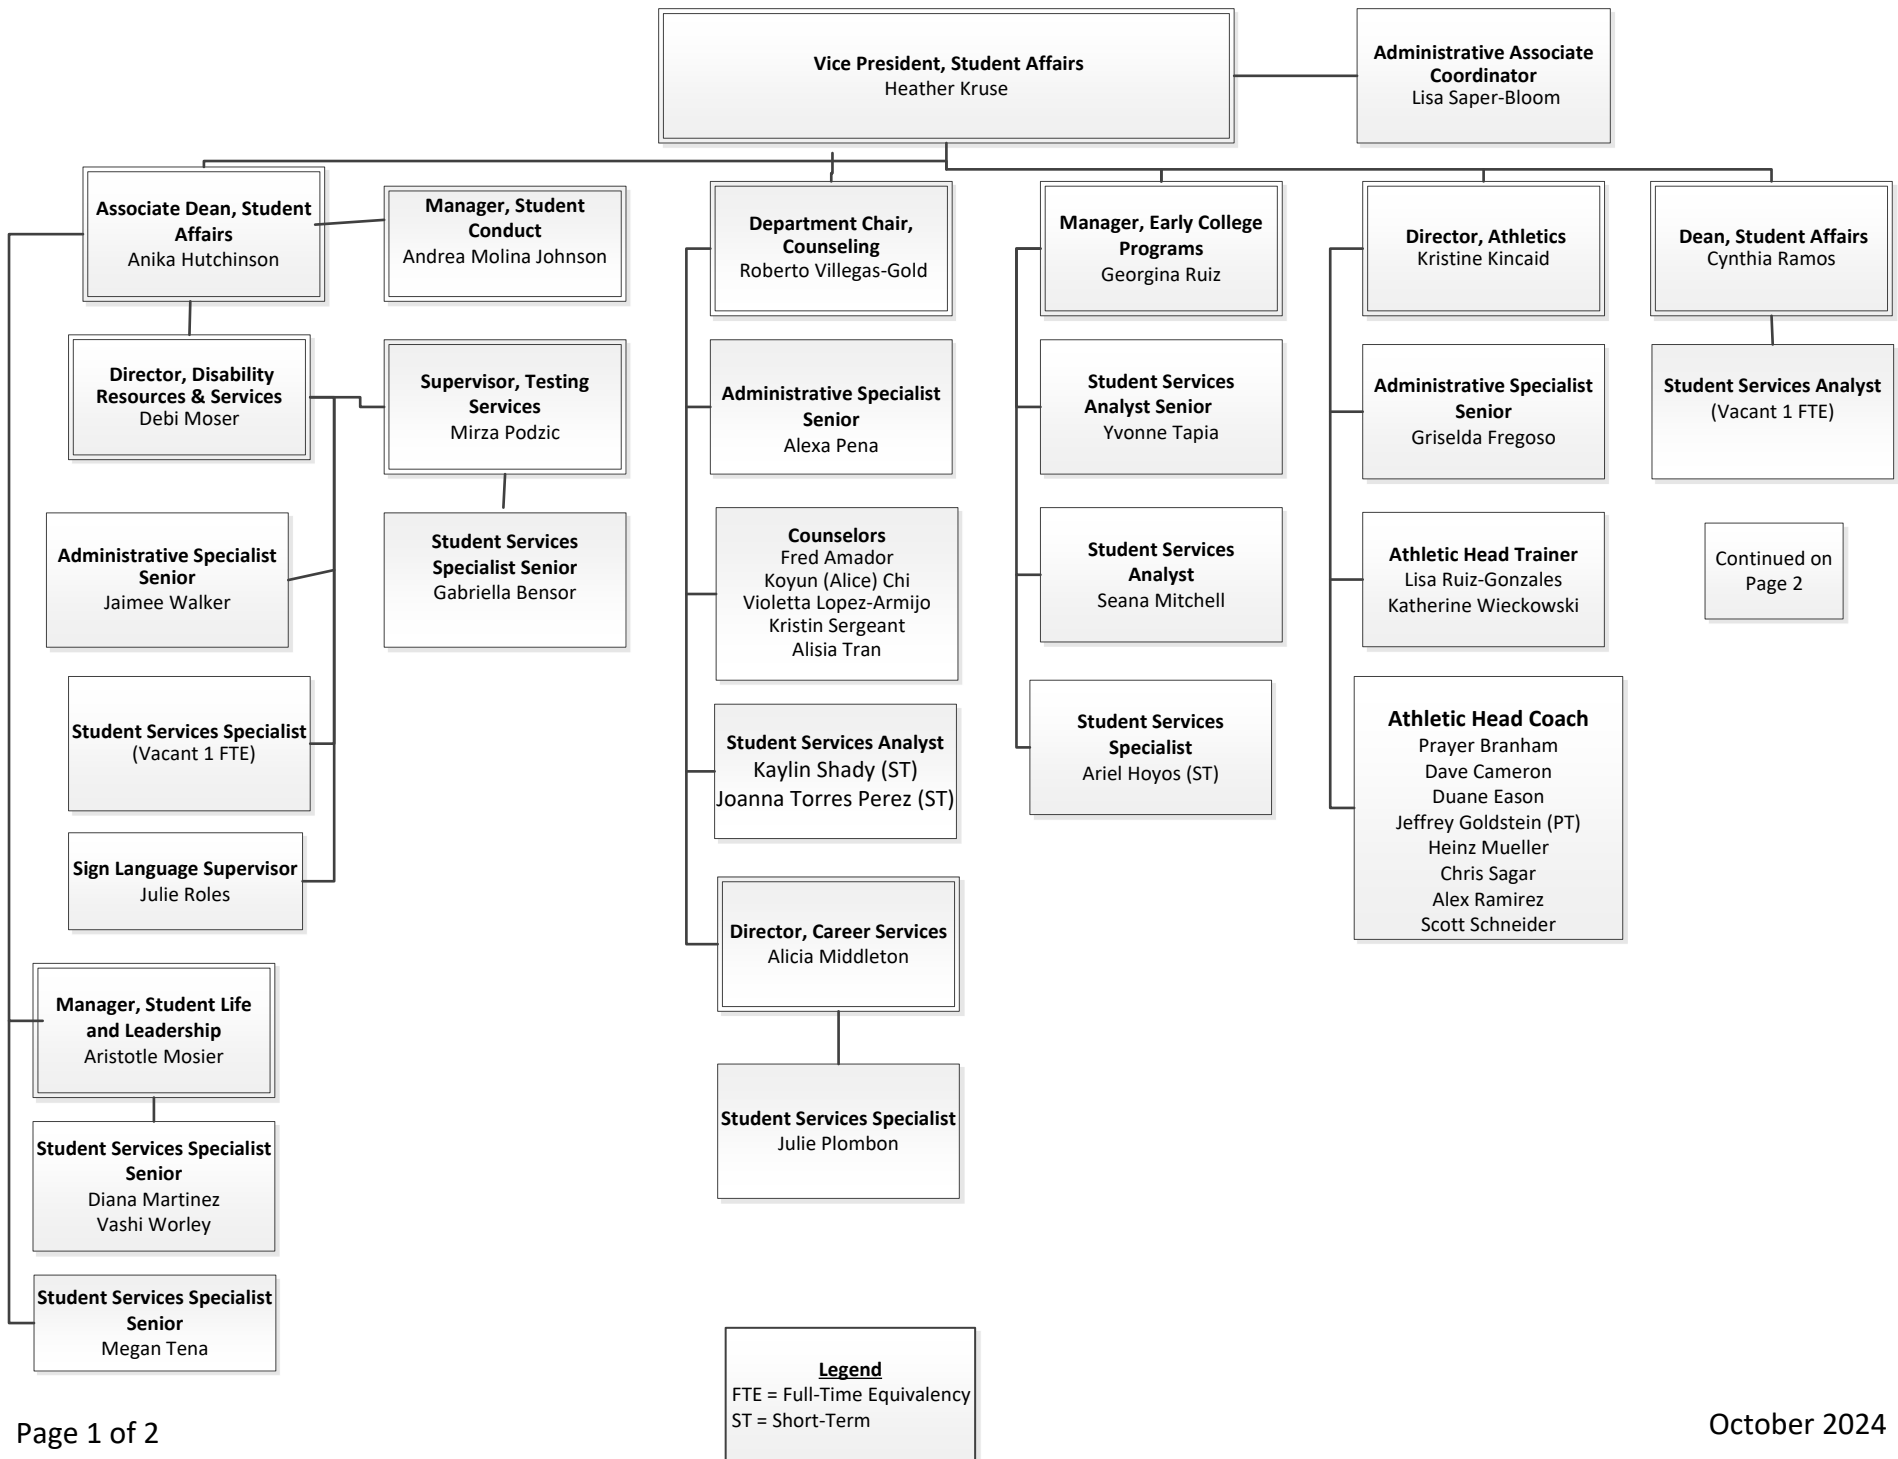

Office of Student Affairs

Continued on
Page 2

Legend
FTE = Full-Time Equivalency
ST = Short-Term

Office of Student Affairs

Legend
 FTE = Full-Time Equivalency
 ST = Short-Term