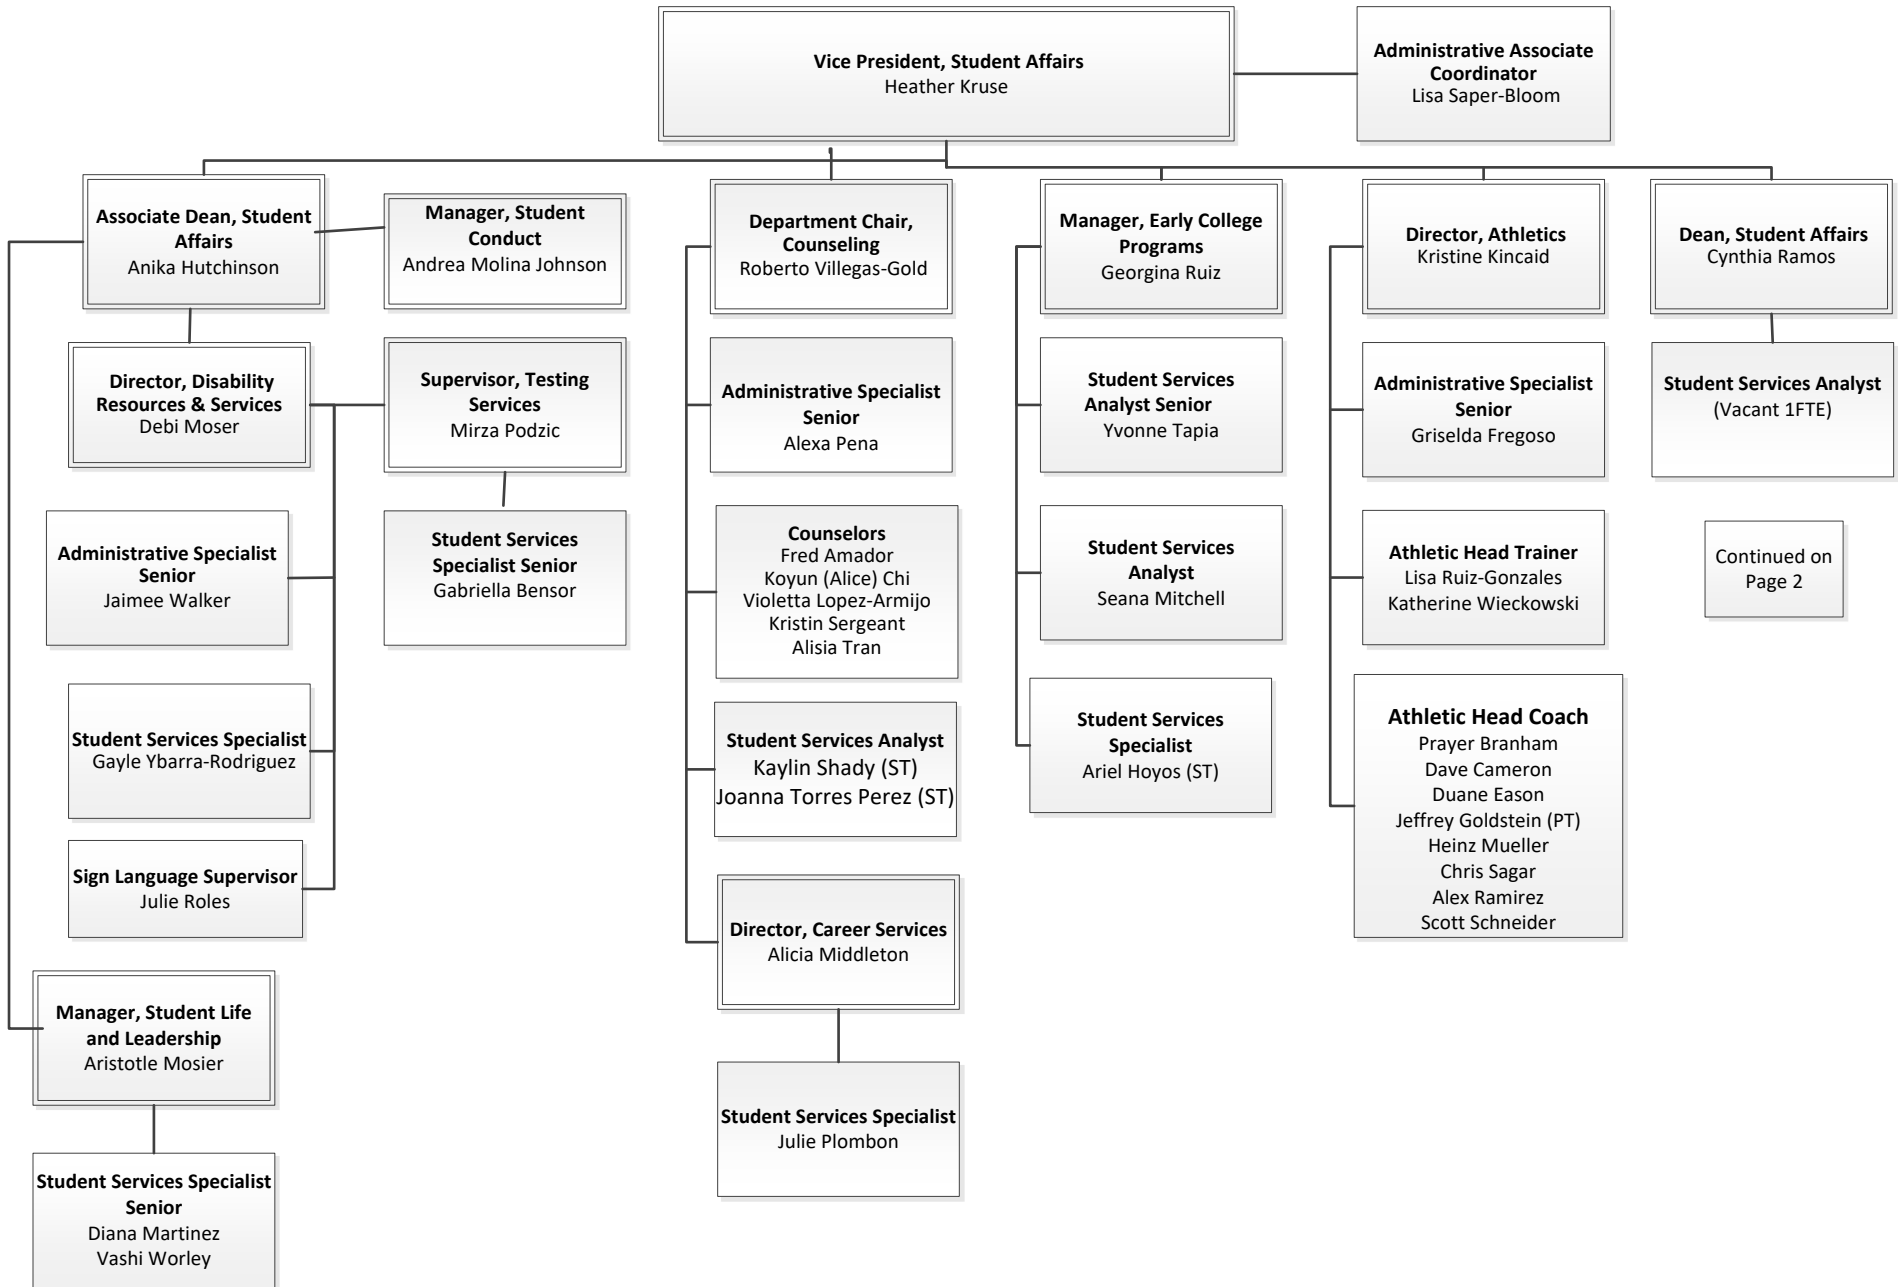

Office of Student Affairs

Continued on
Page 2

Legend
FTE = Full-Time Equivalency
ST = Short-Term

Office of Student Affairs

Legend
 FTE = Full-Time Equivalency
 ST = Short-Term