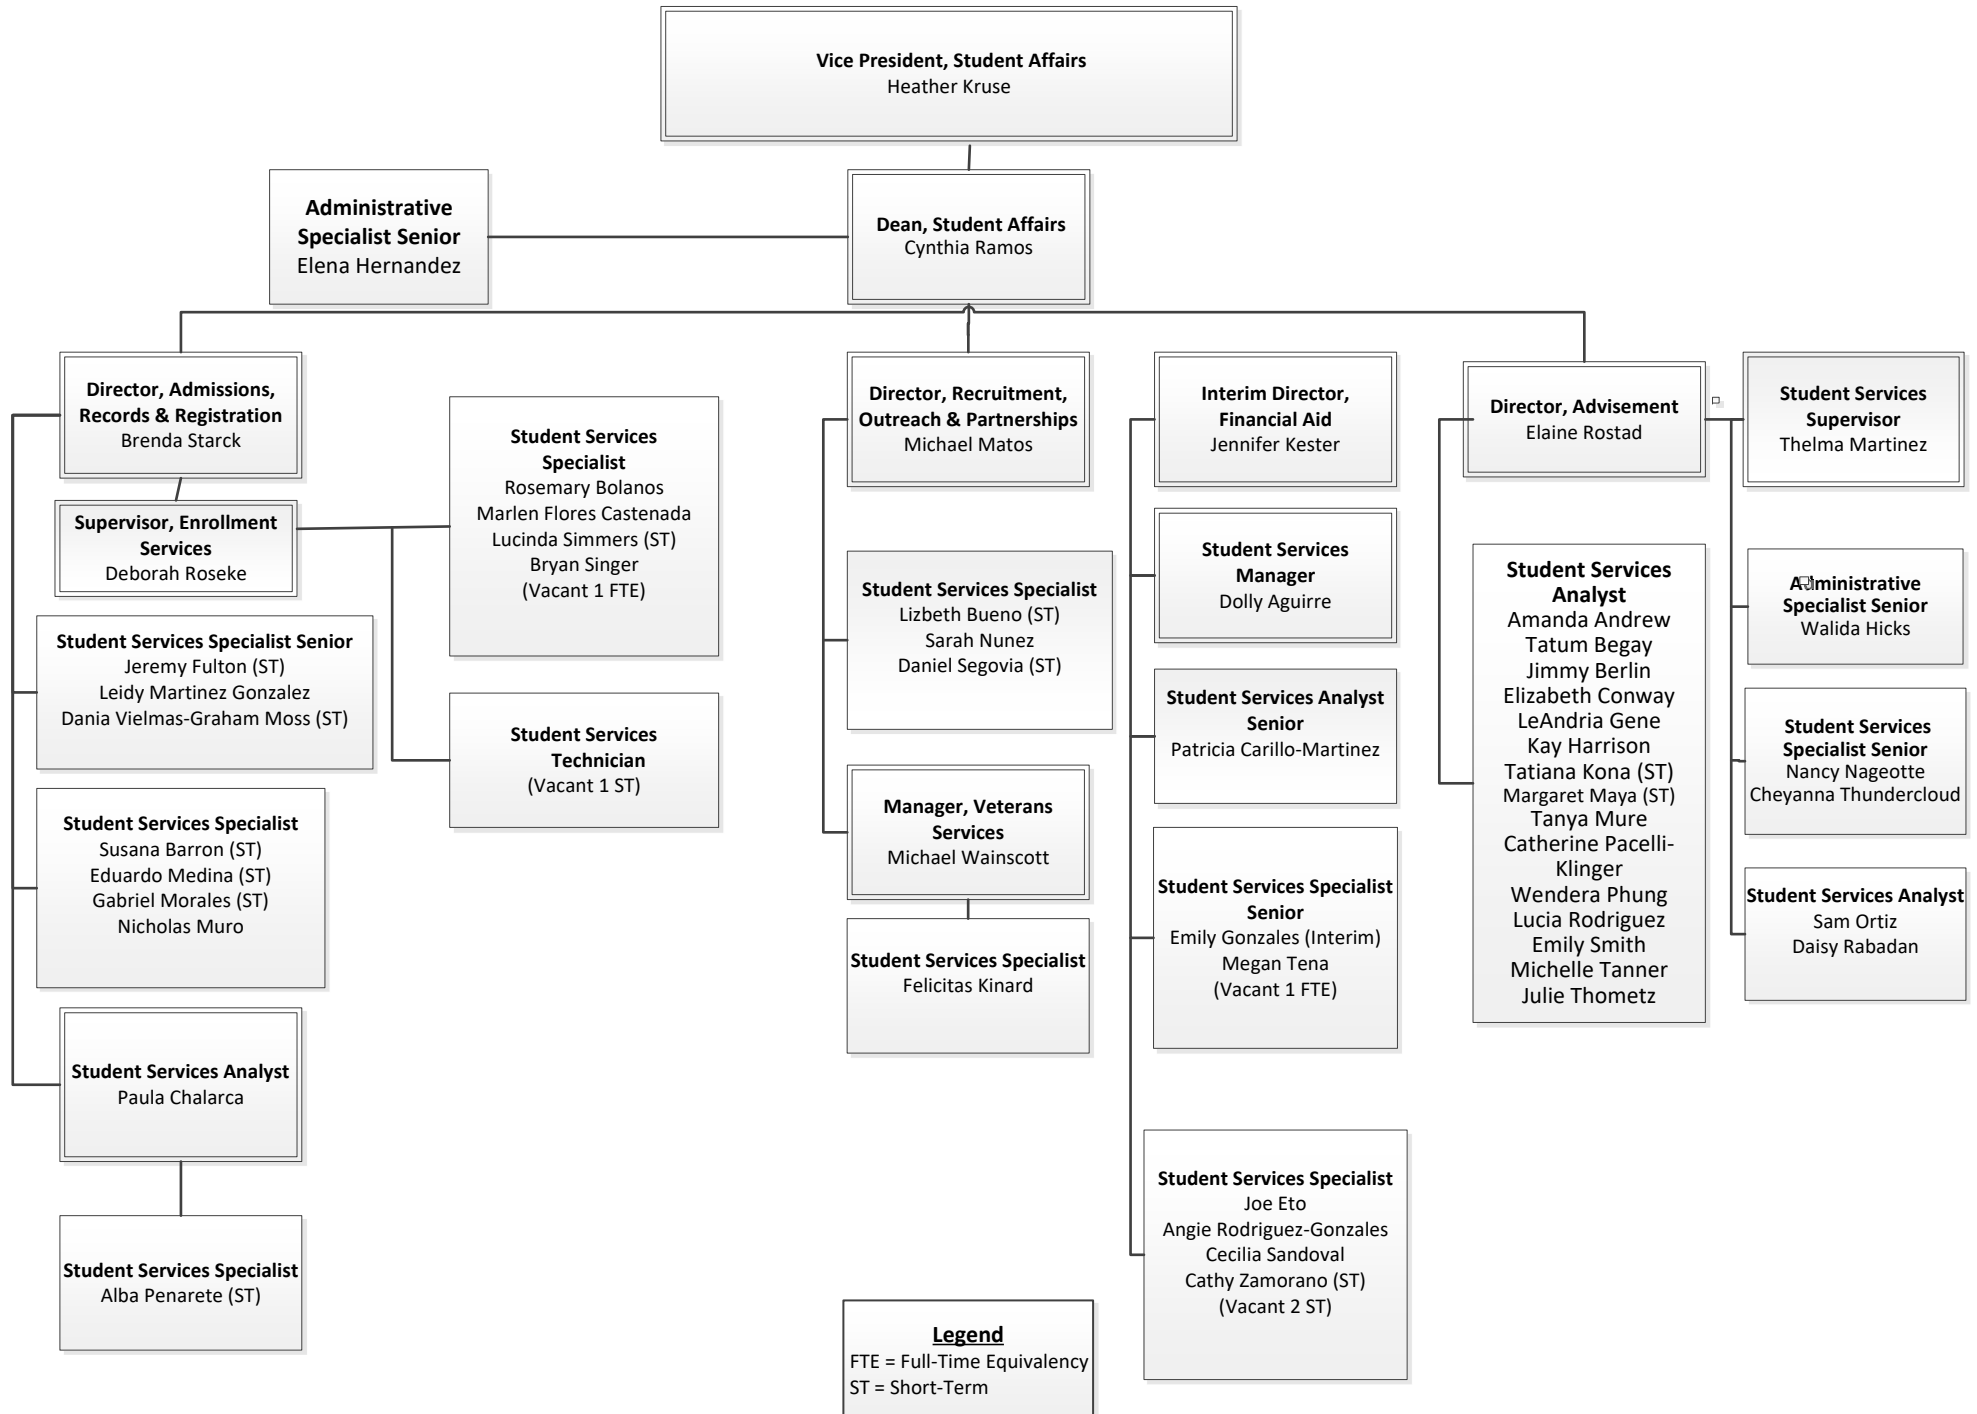

Office of Student Affairs

Continued on
Page 2

Legend
FTE = Full-Time Equivalency
ST = Short-Term

Office of Student Affairs

Legend
 FTE = Full-Time Equivalency
 ST = Short-Term